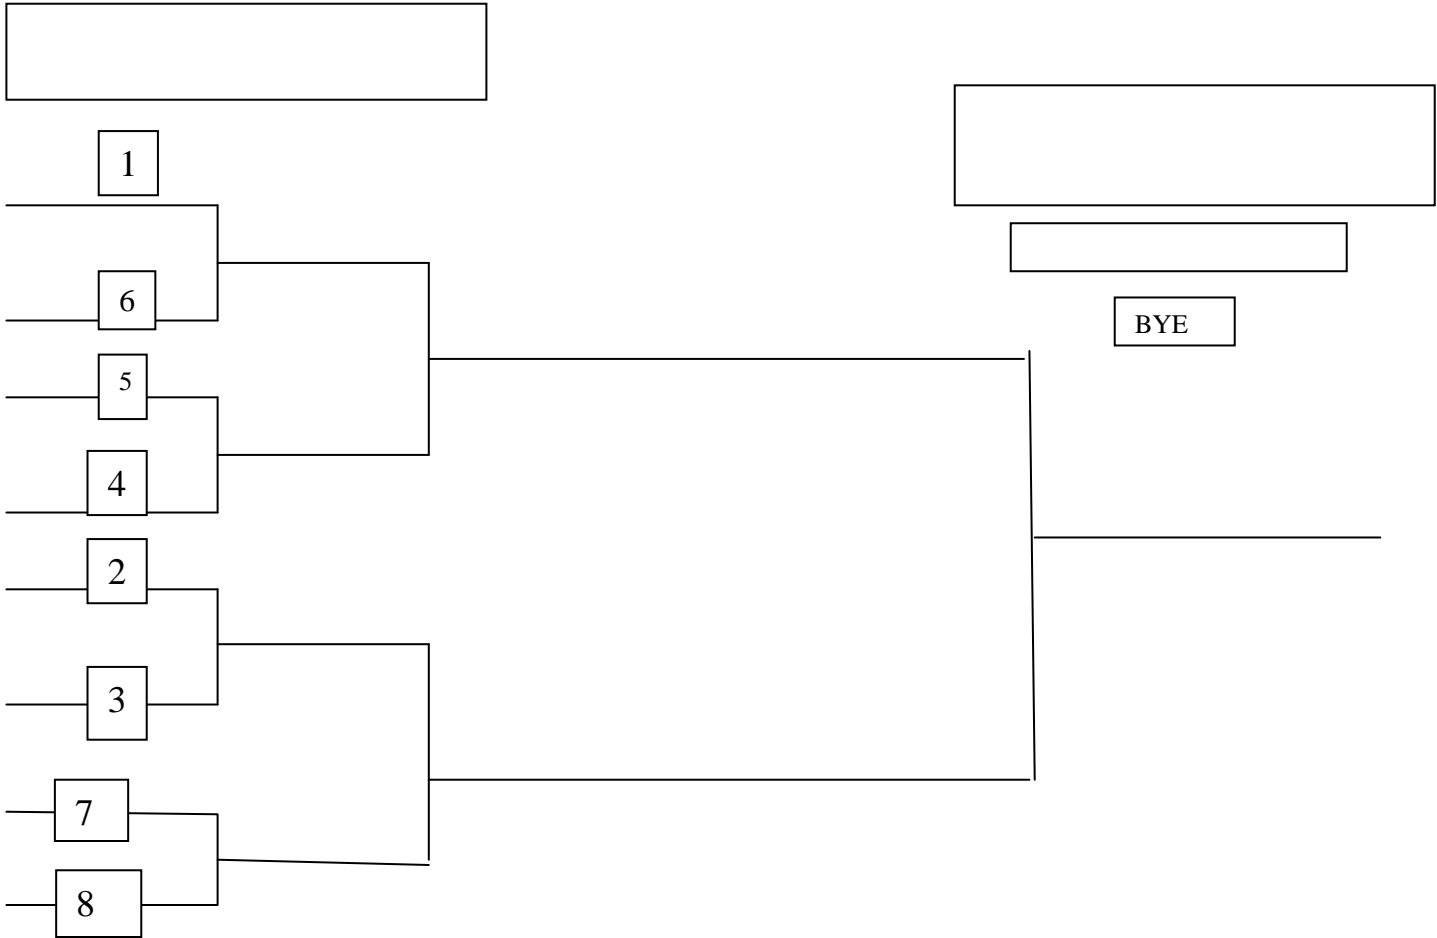

FRESHMEN /SOPHOMORE INDOOR SOCCER TEAMS

TEAMS

- 1) WIZARDS**
- 2) CREW (VEDERS TEAM)**
- 3) CREW (BELLISEMO)**
- 4) CREW (KAKEL)**
- 5) EARTHQUAKES**
- 6) GALAXY**
- 7) BRAZIL**
- 8) UNITED FIRE (MODAWAL)**

GAMES PLAYED 10/29: 5V6